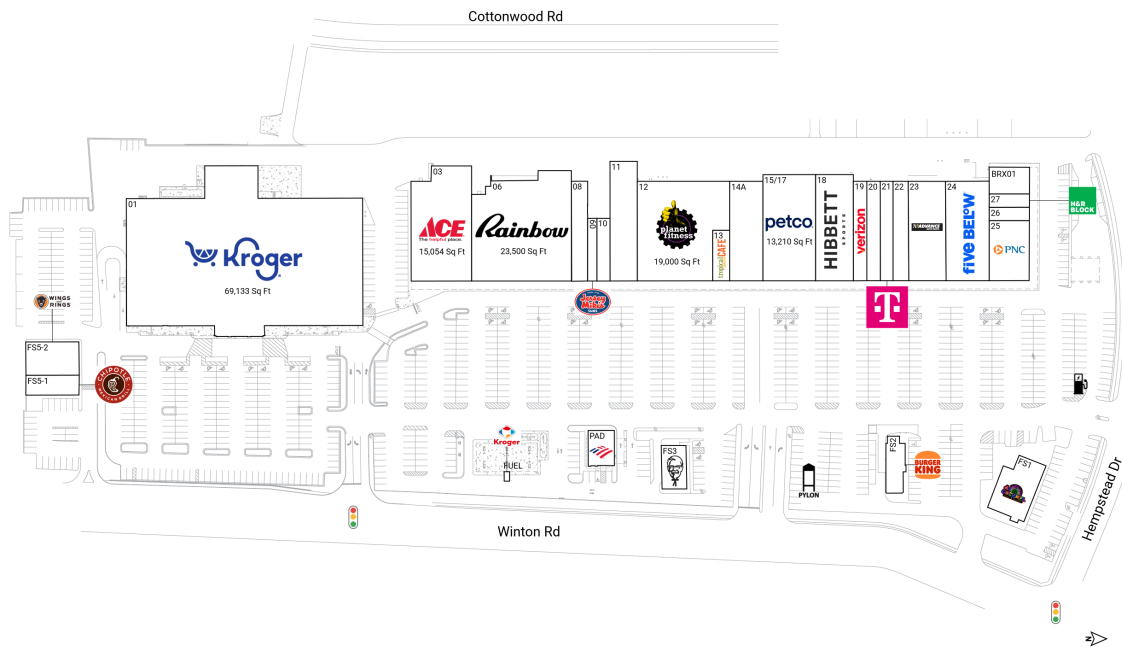

# Brentwood Plaza

8541 Winton Road | Cincinnati, OH 45231

Hamilton County Cincinnati, OH-KY-IN 231,146 Sq Ft

39.2217, -84.5188

## Current Tenants Space size listed in square feet

|       |                               |        |
|-------|-------------------------------|--------|
| 01    | Kroger                        | 69,133 |
| 03    | Ace Hardware                  | 15,054 |
| 06    | Rainbow Shops                 | 23,500 |
| 08    | Alphabet Academy              | 3,787  |
| 09    | Jersey Mike's                 | 1,425  |
| 10    | Lefty's Tobacco Plus          | 2,000  |
| 11    | Ambiance Nail Salon 7         | 7,230  |
| 12    | Planet Fitness                | 19,000 |
| 13    | Tropical Smoothie Cafe        | 1,942  |
| 14A   | G.O.A.T. Kicks and Apparel    | 6,800  |
| 15/17 | Petco                         | 13,210 |
| 18    | Hibbett Sports                | 8,128  |
| 19    | Verizon Wireless              | 3,000  |
| 20    | Jennah Beauty Supply          | 2,700  |
| 21    | Sprint                        | 3,000  |
| 22    | Simply Shoe                   | 3,750  |
| 23    | Advance Auto Parts            | 8,324  |
| 24    | Five Below                    | 9,750  |
| 25    | PNC Financial Services        | 5,600  |
| 26    | Forever Cuttin Up             | 1,200  |
| 27    | H&R Block                     | 1,200  |
| BRX01 | Brixmor Regional Office       | 3,600  |
| FS1   | Mi Cozumel Mexican Restaurant | 5,069  |
| FS2   | Burger King                   | 2,000  |
| FS3   | KFC                           | 2,244  |
| FS5-1 | Chipotle Mexican Grill        | 2,400  |
| FS5-2 | Buffalo Wings & Rings         | 4,000  |
| FUEL  | Kroger Fuel Center            | 0      |
| PAD   | Bank of America               | 2,100  |